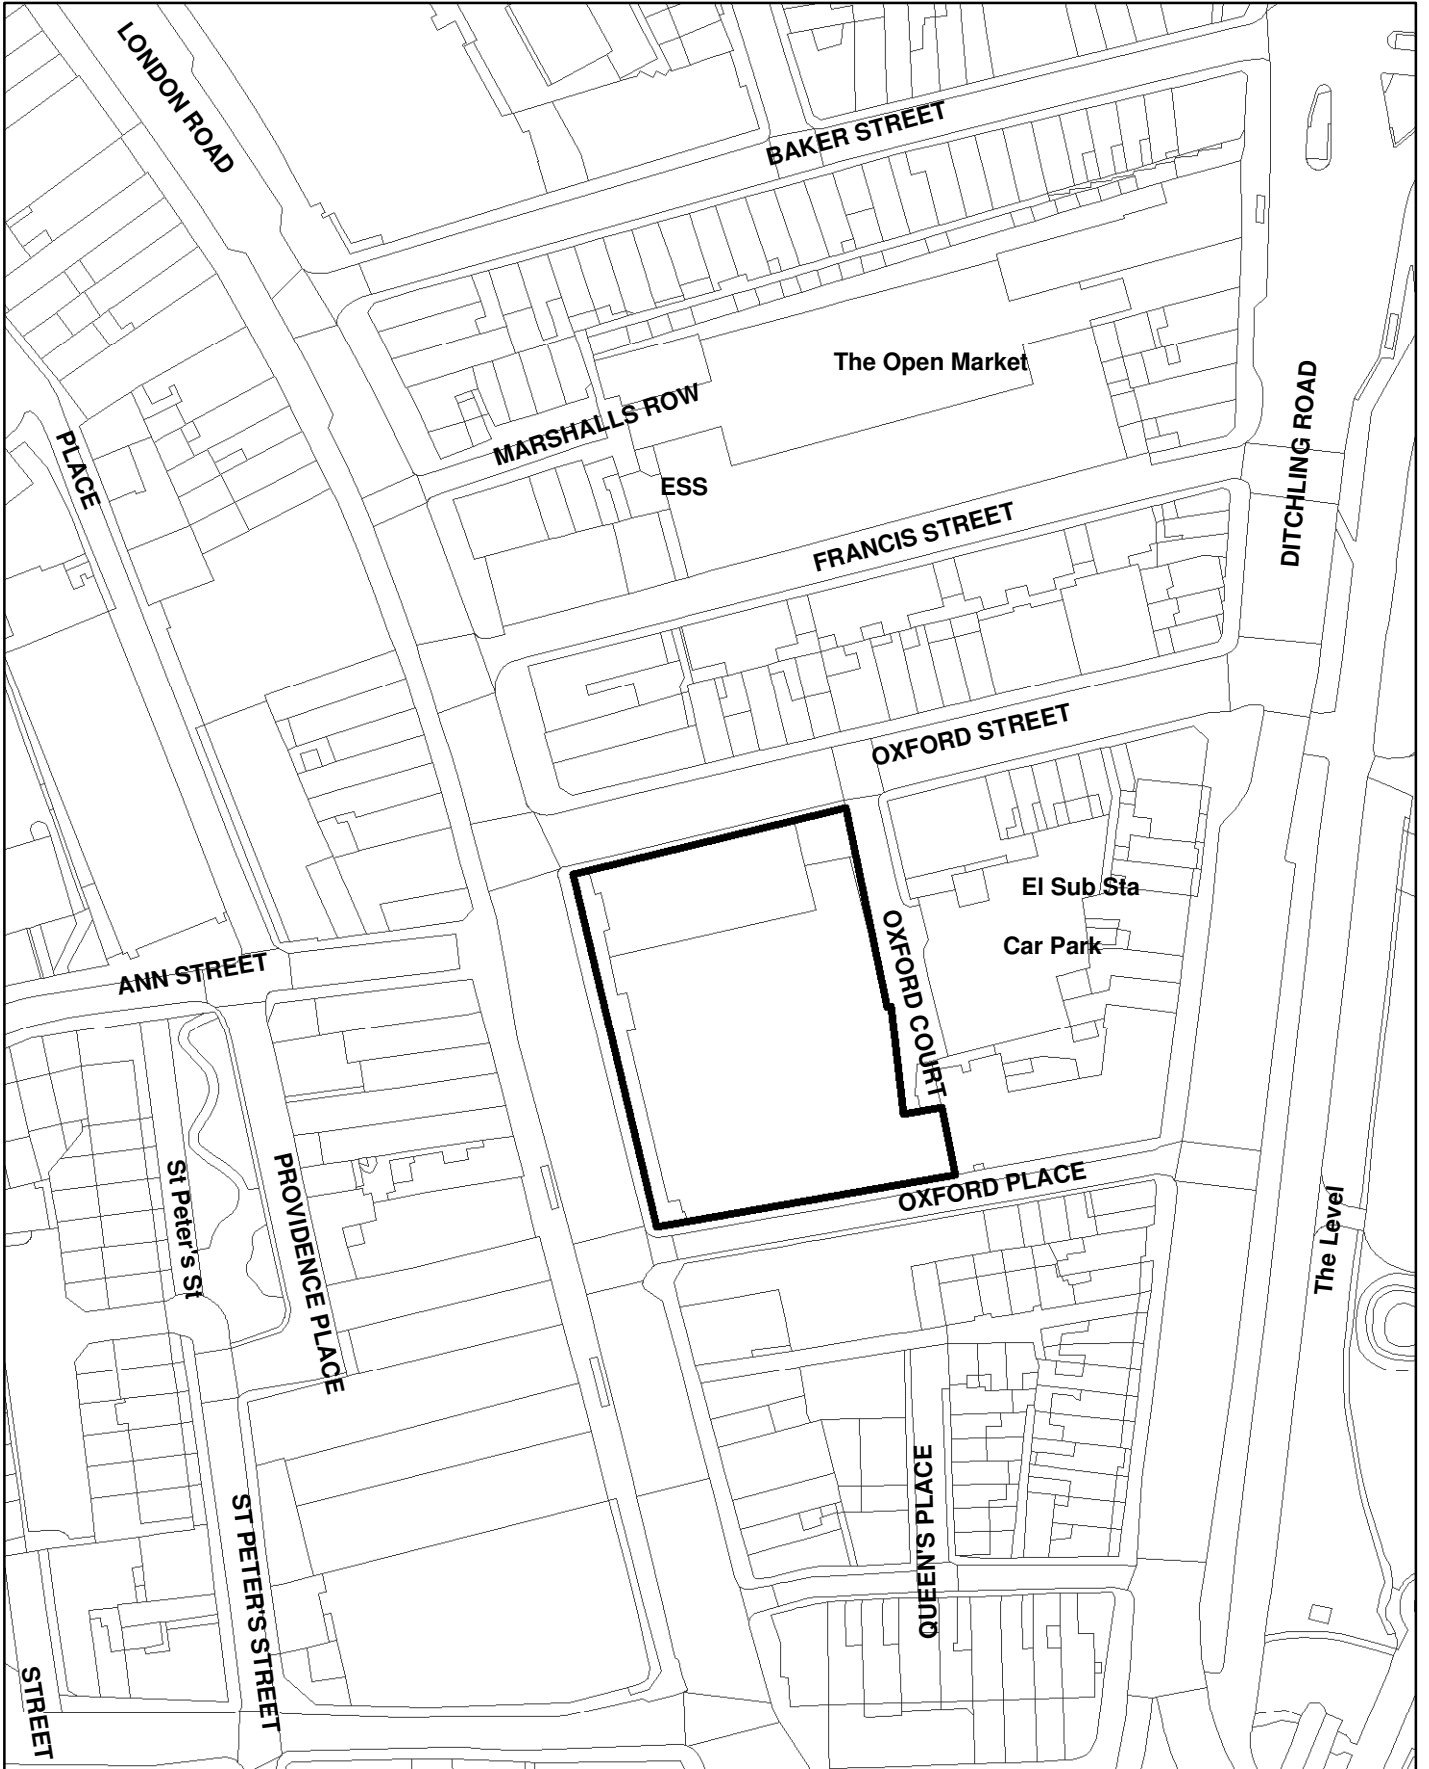

BH2018/02699 118 - 132 London Road, Brighton

Scale: 1:1,250

(c) Crown Copyright. All rights reserved. Licence: 100020999, Brighton & Hove City Council. 2019.